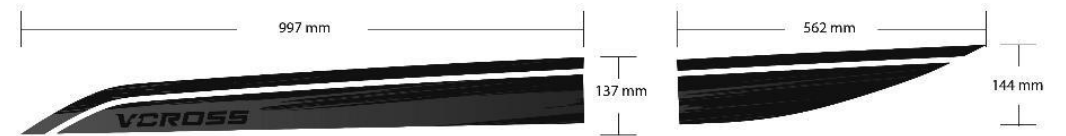

ISUZU

ACCESSOIRES

D-MAX

N60

**LIMITED
EDITION**

KIT LIMITED EDITION N60 SPACE/CREW

REF.	DESCRIPTION	PRIX HT*
JA33005125	ÉDITION LIMITÉE VCROSS CREW (SOFT TONNEAU CREW + SPORT BAR BLACK + KIT ADESIVI VCROSS)	1892,40 CHF
JA33005126	ÉDITION LIMITÉE VCROSS SPACE (SOFT TONNEAU SPACE + BARRE SPORT NOIR + KIT ADESIVI VCROSS)	1940,40 CHF